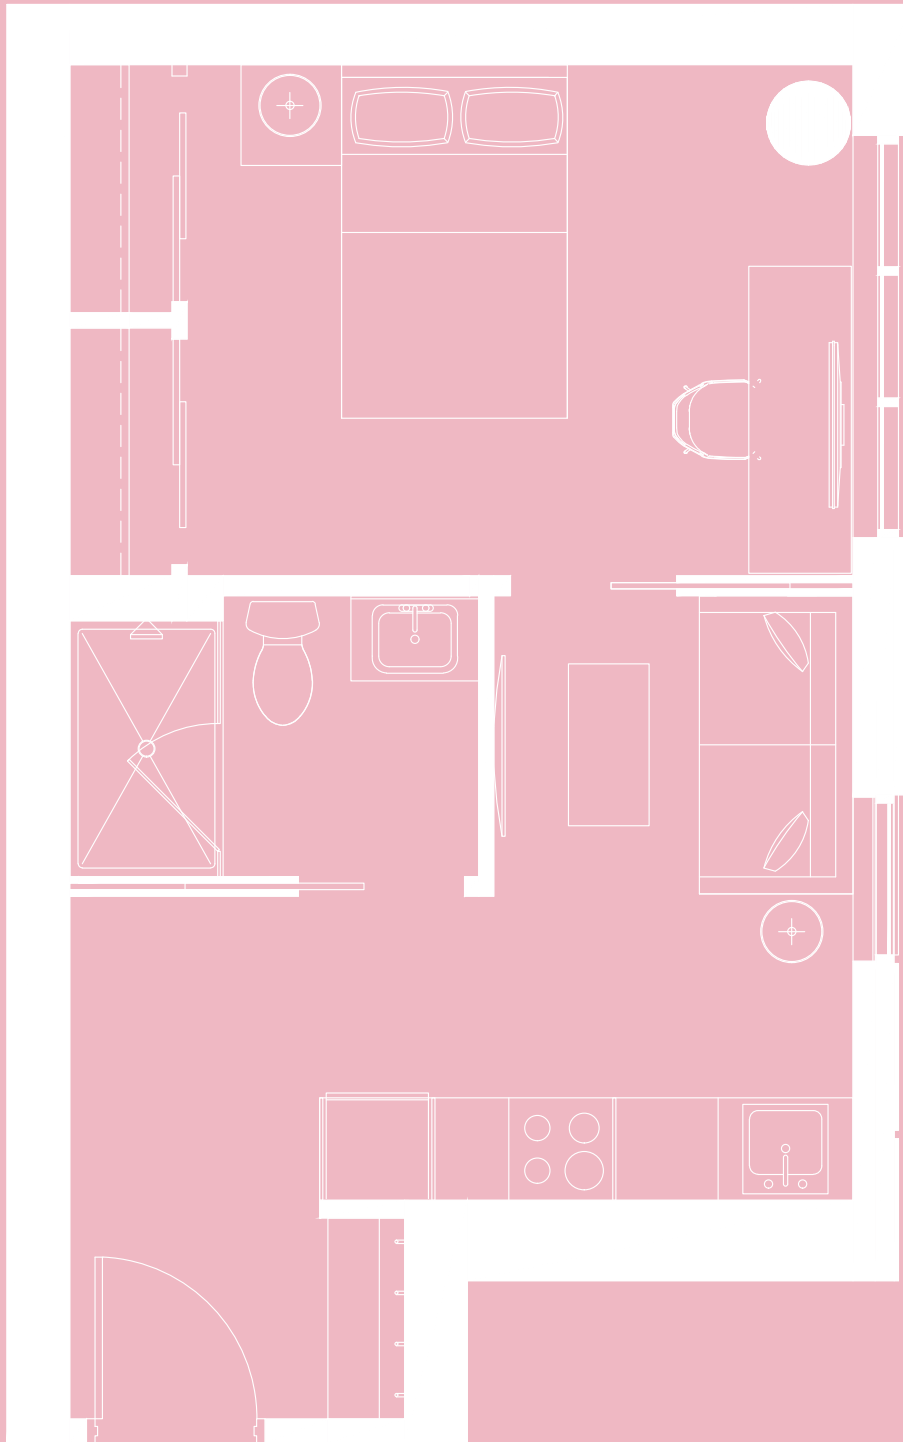

STANDARD 1 BEDROOM

INCLUDED IN ROOM:

- Double bed
- Desk and chair
- Full kitchen (fridge, stove/oven, dishwasher)
- TV
- Closet or wardrobe

BUILDING AMENITIES:

- Games room/arcade/lounge
- Fitness centre
- Outdoor patio and BBQ
- Bike storage
- Onsite laundry
- Storage lockers
- Coffee counter and vending machines in lounge/games room